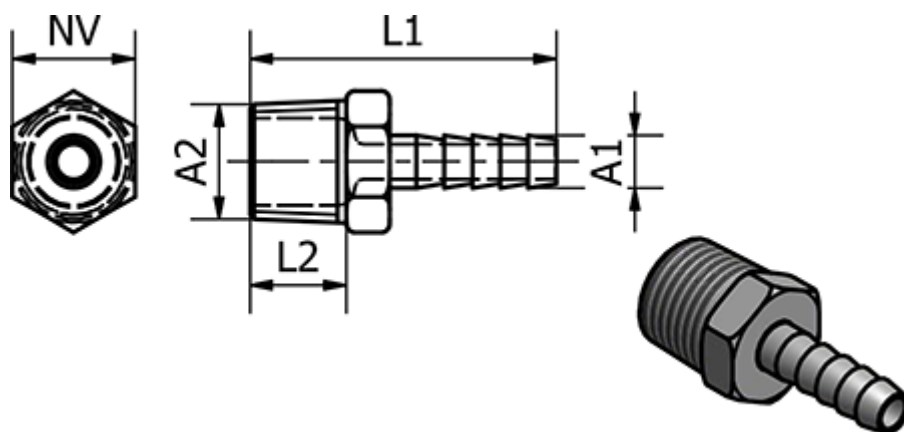

# Data Sheet

Article number: 586239106

Description: Tube Connector 239.106, Ø8 - R 1/4"  
Nickel-plated brass

## Measures

Ext. Hose Diameter A1	= 8
L1	= 35
L2	= 11
NV	= 14
Thread A2	= R 1/4"